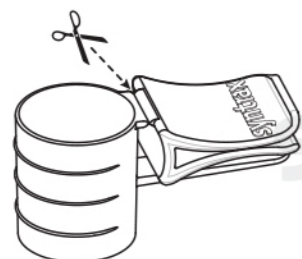

CHOCOLATE SUPREME
NATURALLY & ARTIFICIALLY FLAVORED

Undenatured Micellar Casein
& Egg White Protein

Contains rBST-Free, Grass-Fed Whey

Mixes Instantly

Kosher & Halal

Best-Tasting Protein in Water or Milk

NET WT:
2lb (907g)

To use the detachable, reusable clip included in every bag of Trophix®, follow the instructions below:

1. Cut off the clip with scissors or snap off by pulling the clip straight up.