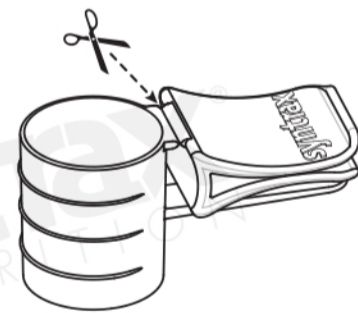

Mixes Instantly

Kosher & Halal

Contains No Artificial Colors

Best-Tasting Protein in Water or Milk

NET WT:
 5lb (2.27kg)

To use the detachable, reusable clip included in every bag of Trophix®, follow the instructions below:

1. Cut off the clip with scissors or snap off by pulling the clip straight up.

2. Fold bag over at least twice and slide clip on the top for a tight lock.

Pro Tip: Clip is reusable for other products such as cereal, snacks, etc.