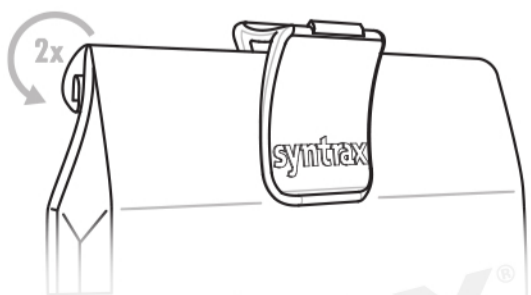

Mixes Instantly

Kosher & Halal

Contains No Artificial Colors

Best-Tasting Protein in Water or Milk

NET WT:
 5lb (2.27kg)

To use the detachable, reusable clip included in every bag of Trophix®, follow the instructions below:

1. Cut off the clip with scissors or snap off by pulling the clip straight up.

2. Fold bag over at least twice and slide clip on the top for a tight lock.

Pro Tip: Clip is reusable for other products such as cereal, snacks, etc.