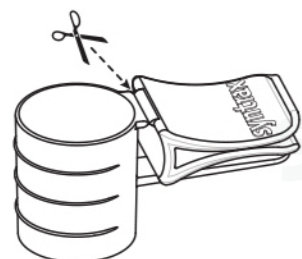

syntrax®
TROPHIX®
ULTRA SUSTAINED-RELEASE PROTEIN

PROTEIN	SUGAR	FAT	SODIUM
23 GRAMS	3 GRAMS	1 GRAM	100 MILLIGRAMS

To use the detachable, reusable clip included in every bag of Trophix®, follow the instructions below:

1. Cut off the clip with scissors or snap off by pulling the clip straight up.