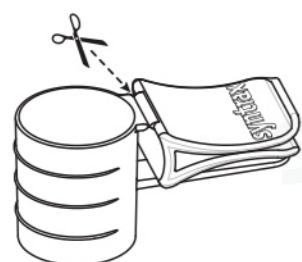

2. Fold bag over at least twice and slide clip on the top for a tight lock.