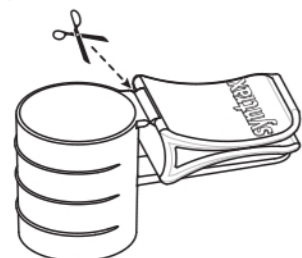

To use the detachable, reusable clip included in every bag of Trophix®, follow the instructions below:

1. Cut off the clip with scissors or snap off by pulling the clip straight up.

2. Fold bag over at least twice and slide clip on the top for a tight lock.